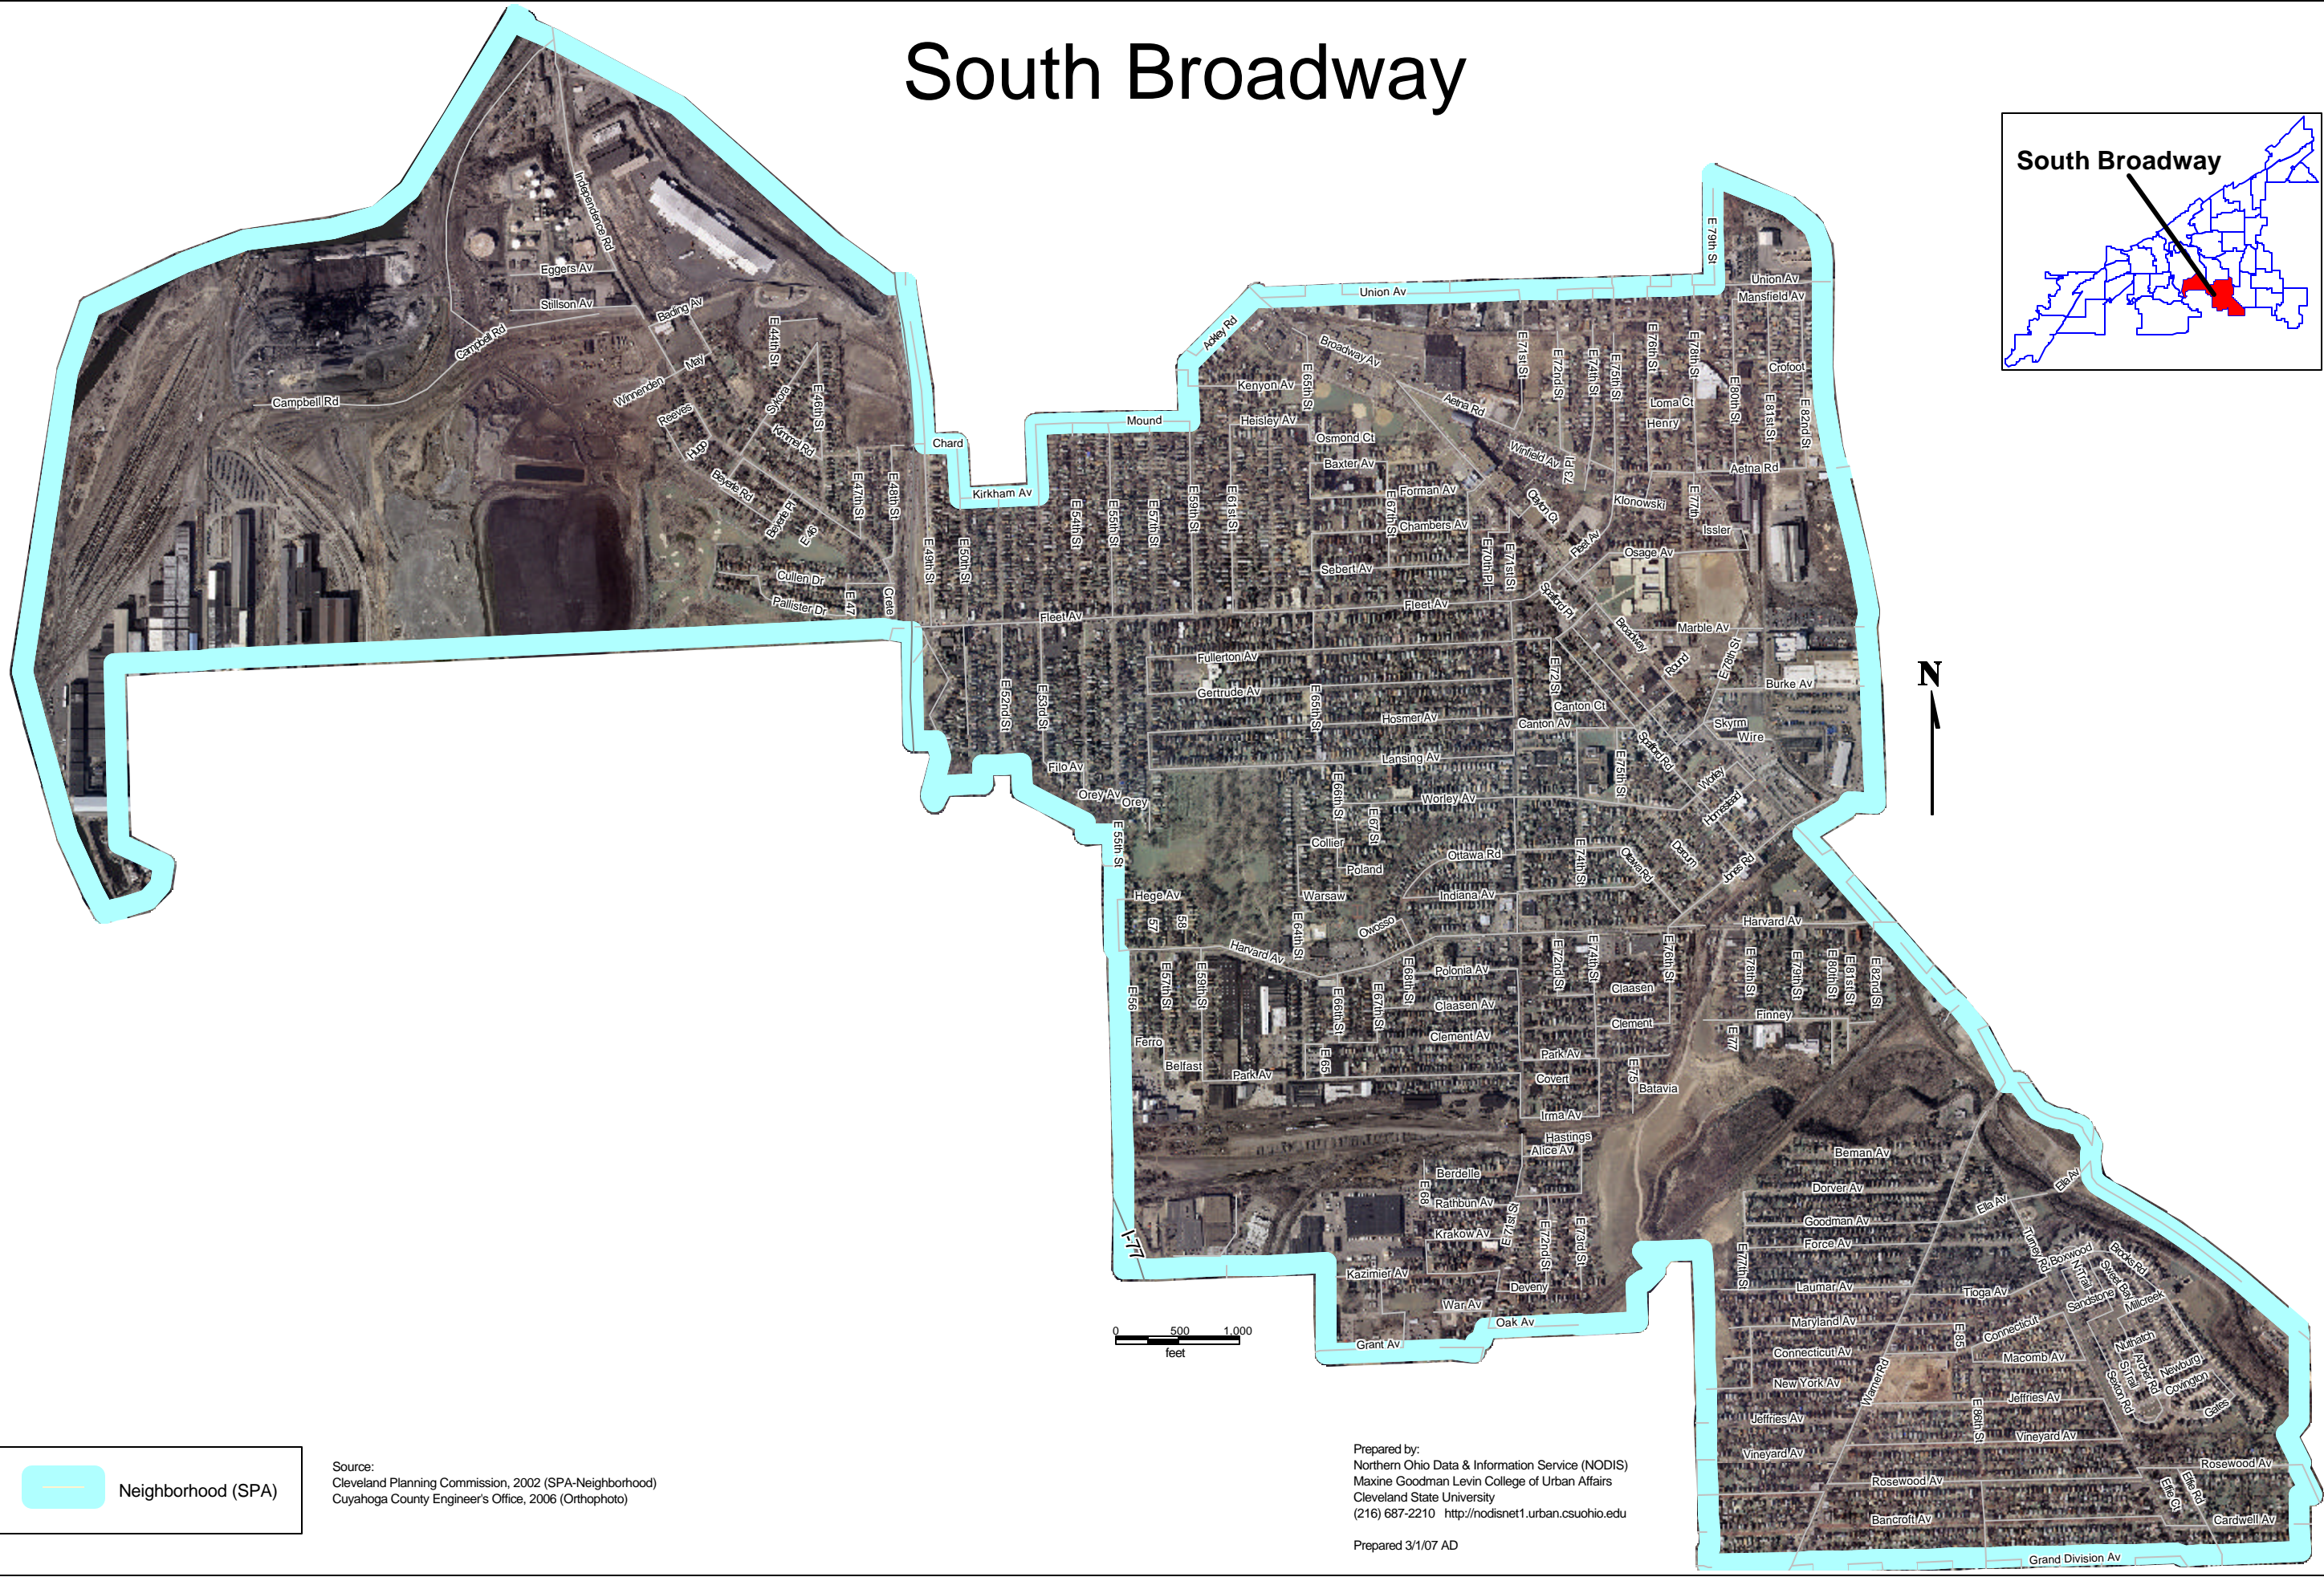

South Broadway

 Neighborhood (SPA)

Source:
Cleveland Planning Commission, 2002 (SPA-Neighborhood)
Cuyahoga County Engineer's Office, 2006 (Orthophoto)

Prepared by:
Northern Ohio Data & Information Service (NODIS)
Maxine Goodman Levin College of Urban Affairs
Cleveland State University
(216) 687-2210 <http://nodisnet1.urban.csuohio.edu>