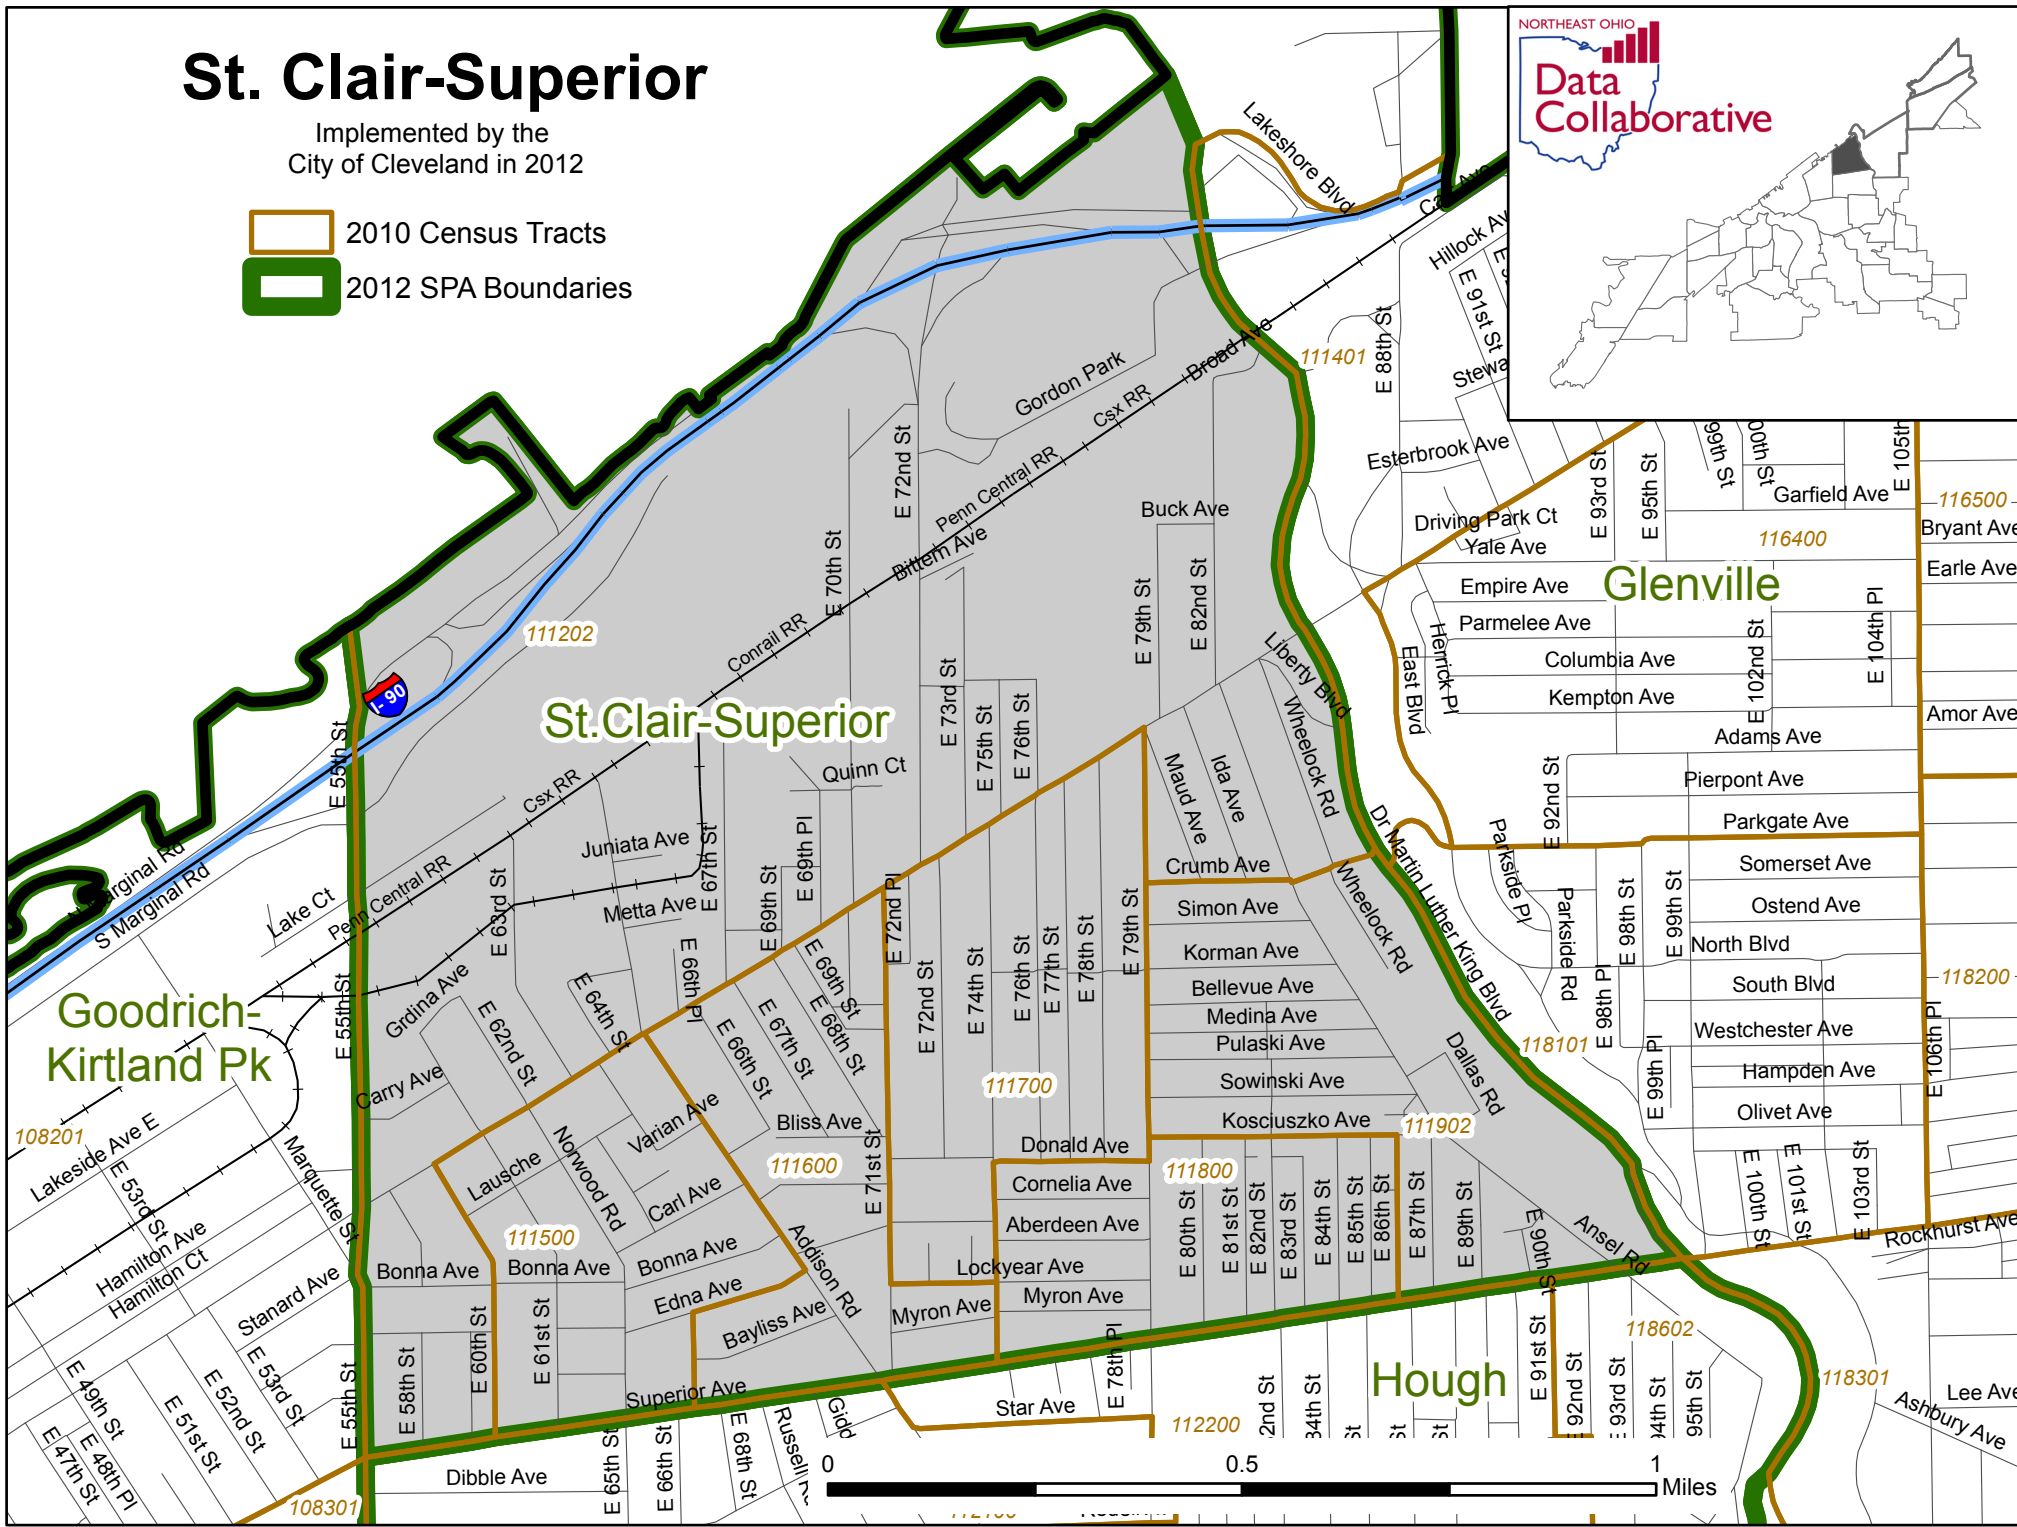

St. Clair-Superior

Implemented by the
City of Cleveland in 2012

-  2010 Census Tracts
-  2012 SPA Boundaries

St. Clair-Superior

Glenville

Hough

Goodrich-Kirtland Pk