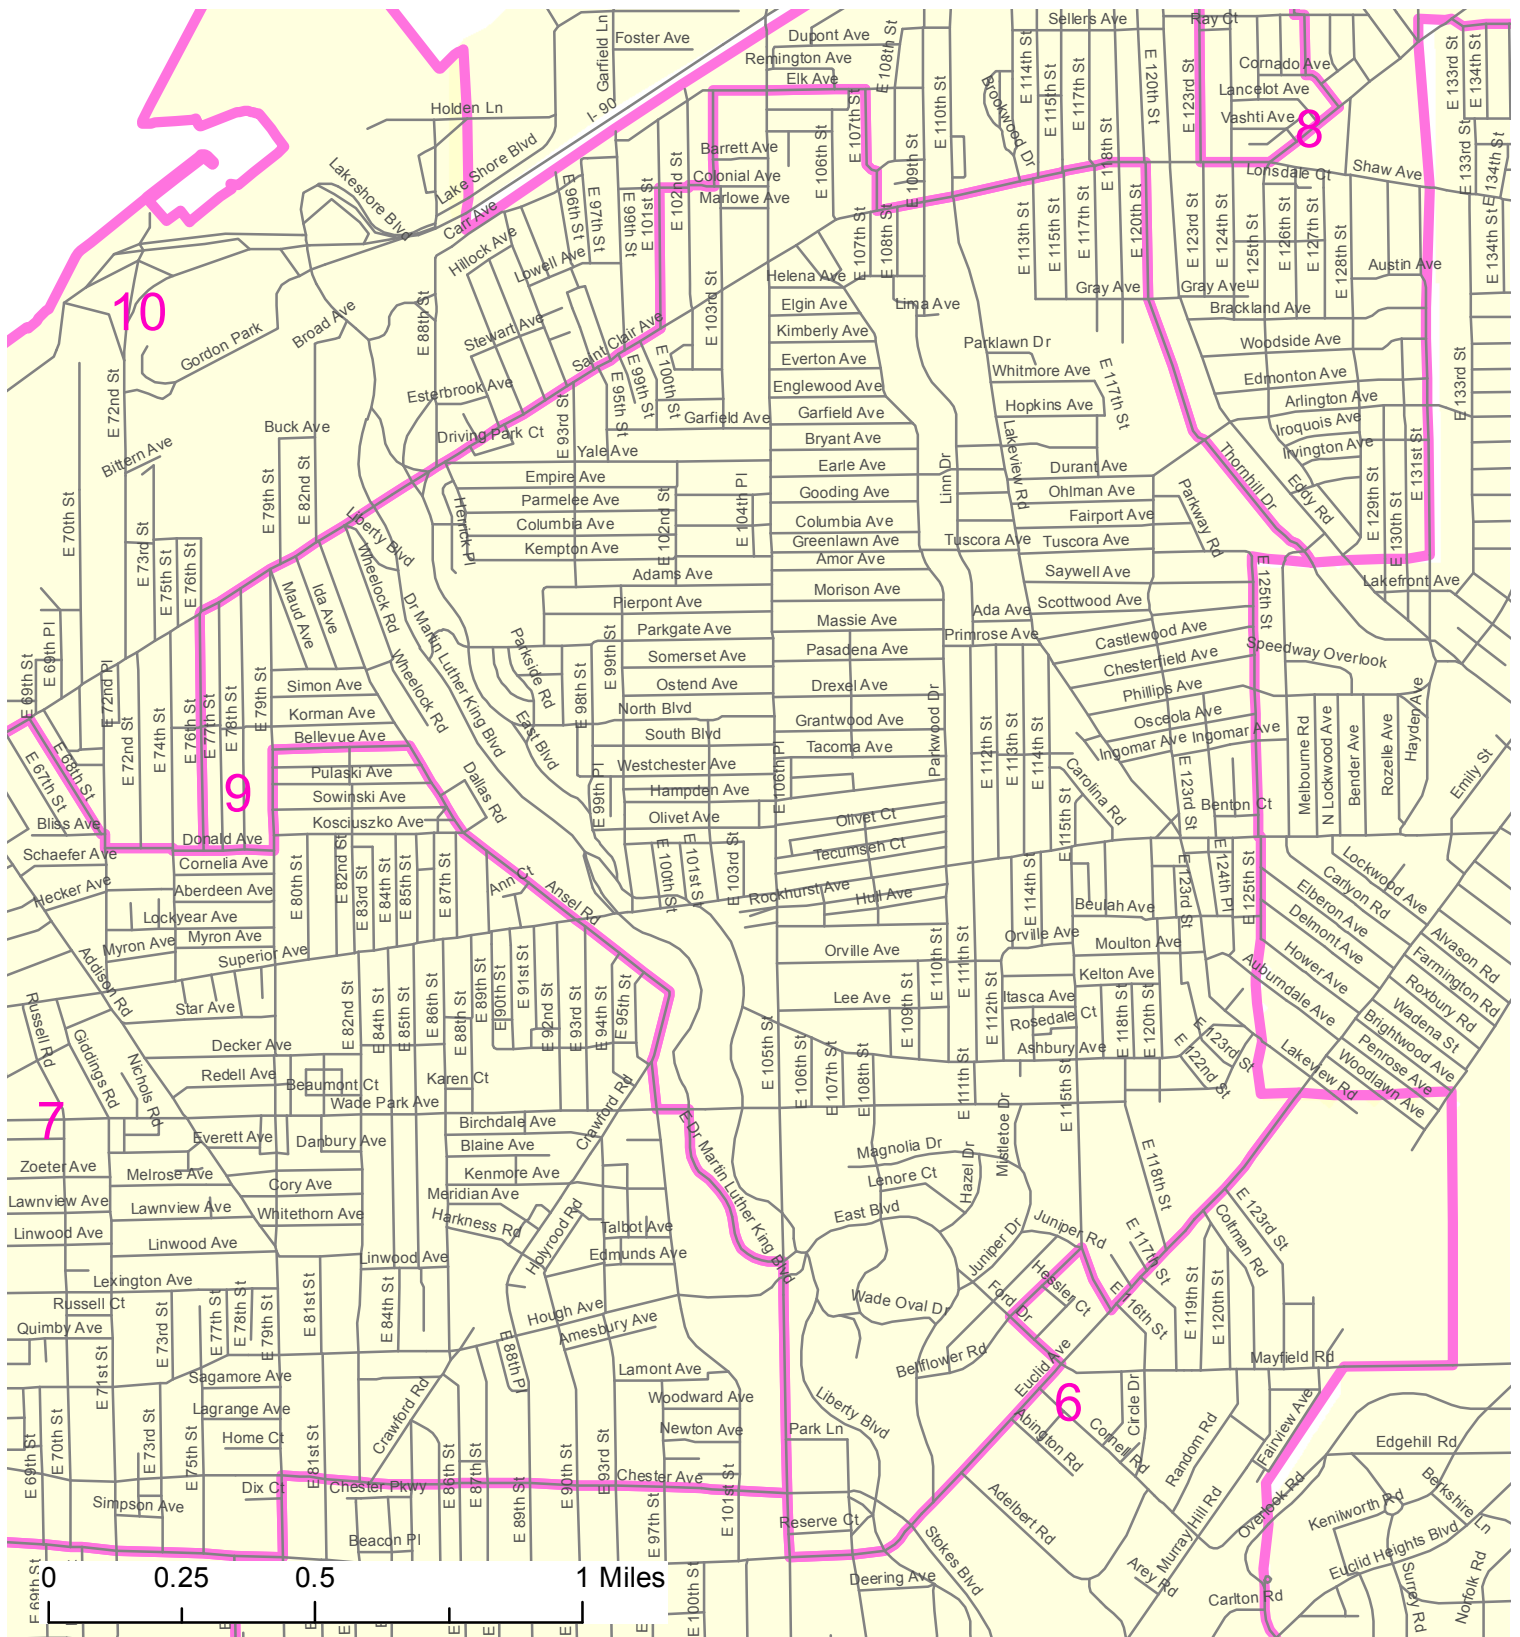

Cleveland Ward 9, effective January 2014

Source: Cleveland City Council (June, 2013)

Prepared by:
 Cleveland State University
 Levin College of Urban Affairs
 Northern Ohio Data & Information Service
 (NODIS) June 2013 JCW