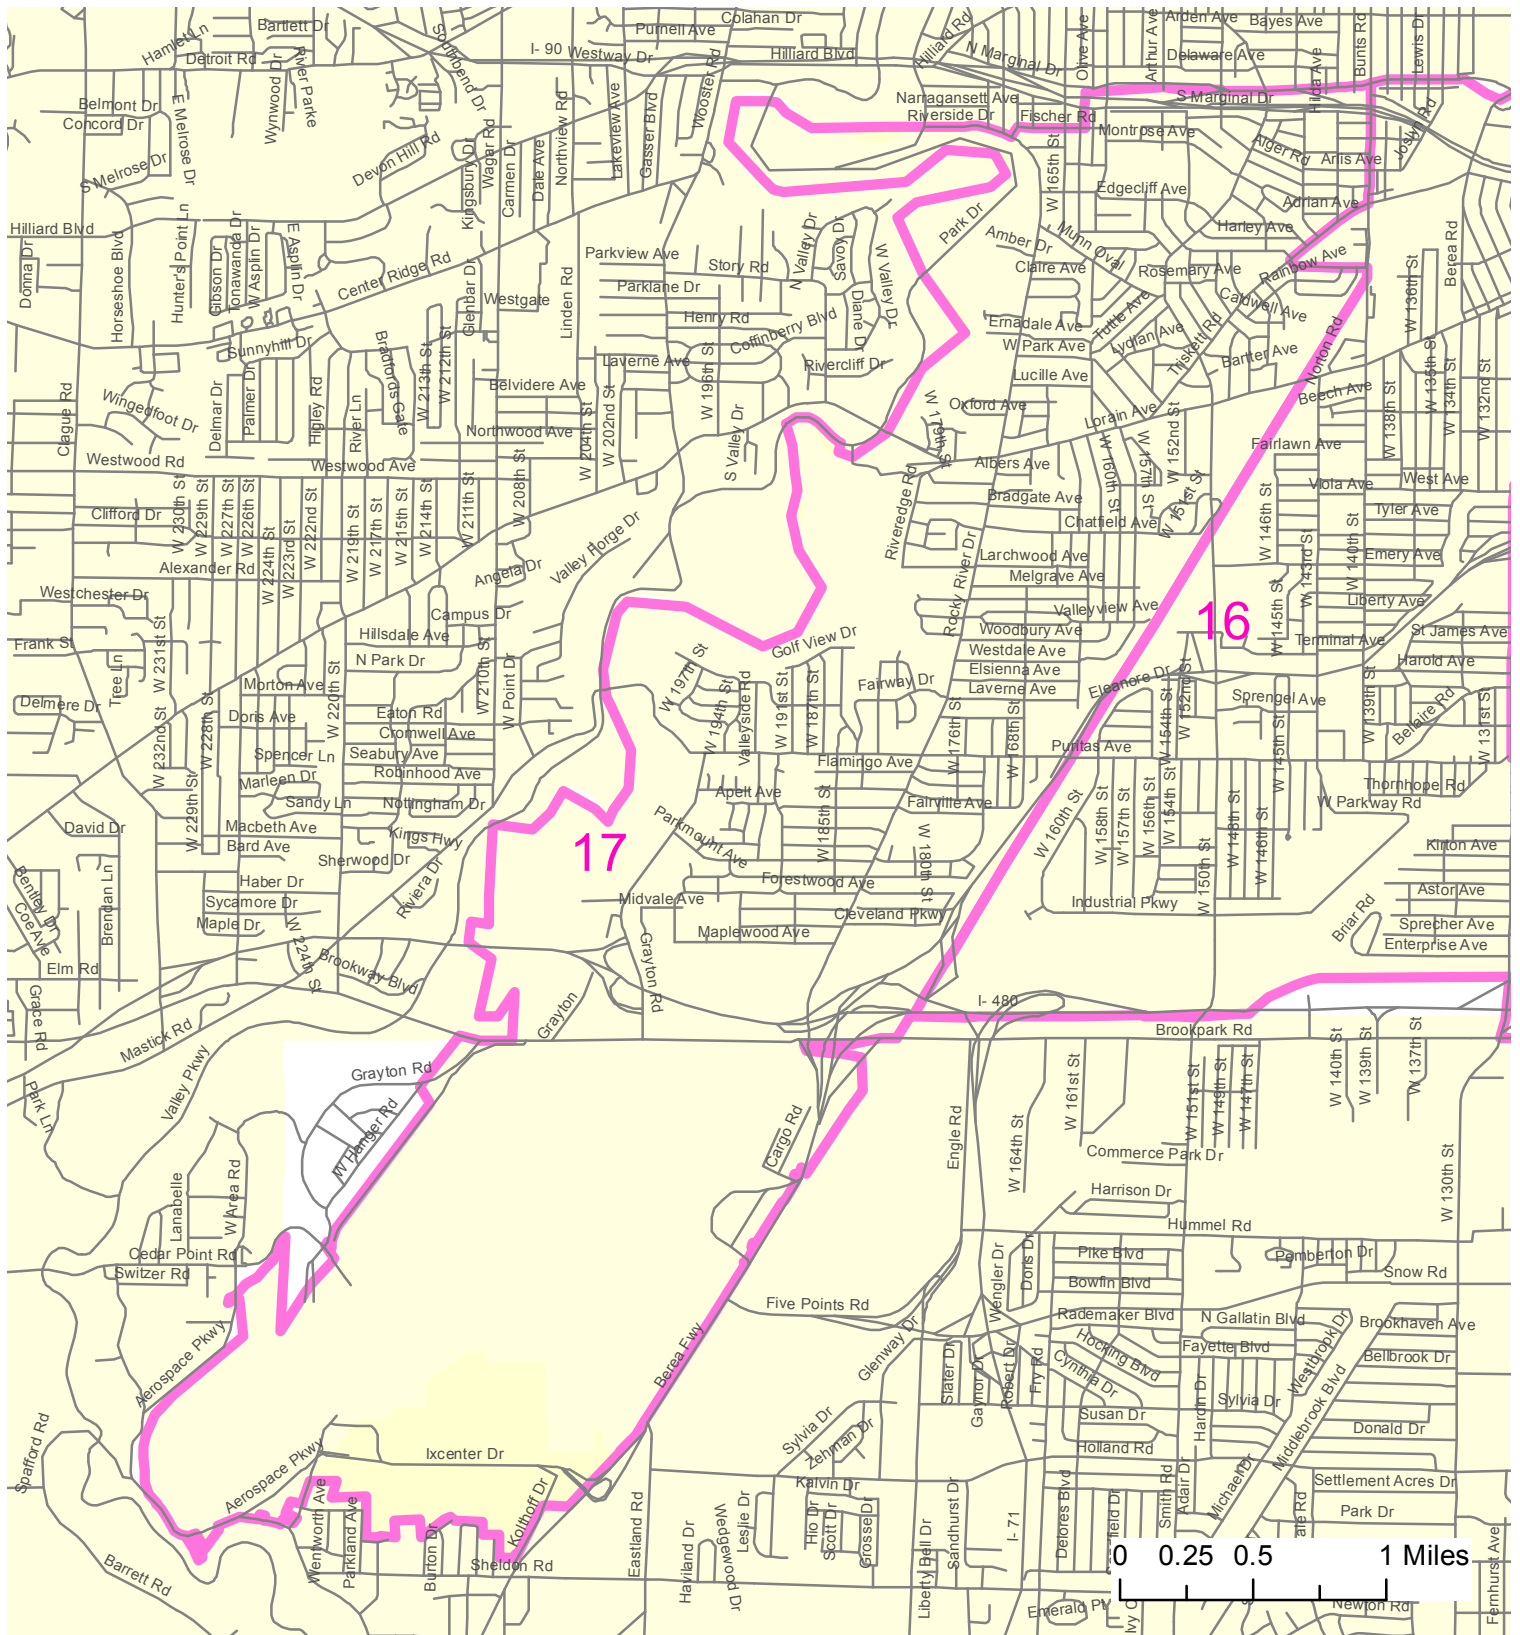

# Cleveland Ward 17, effective January 2014

 Ward

Source: Cleveland City Council (June, 2013)

Prepared by:  
 Cleveland State University  
 Levin College of Urban Affairs  
 Northern Ohio Data & Information Service  
 (NODIS) June 2013 JCW